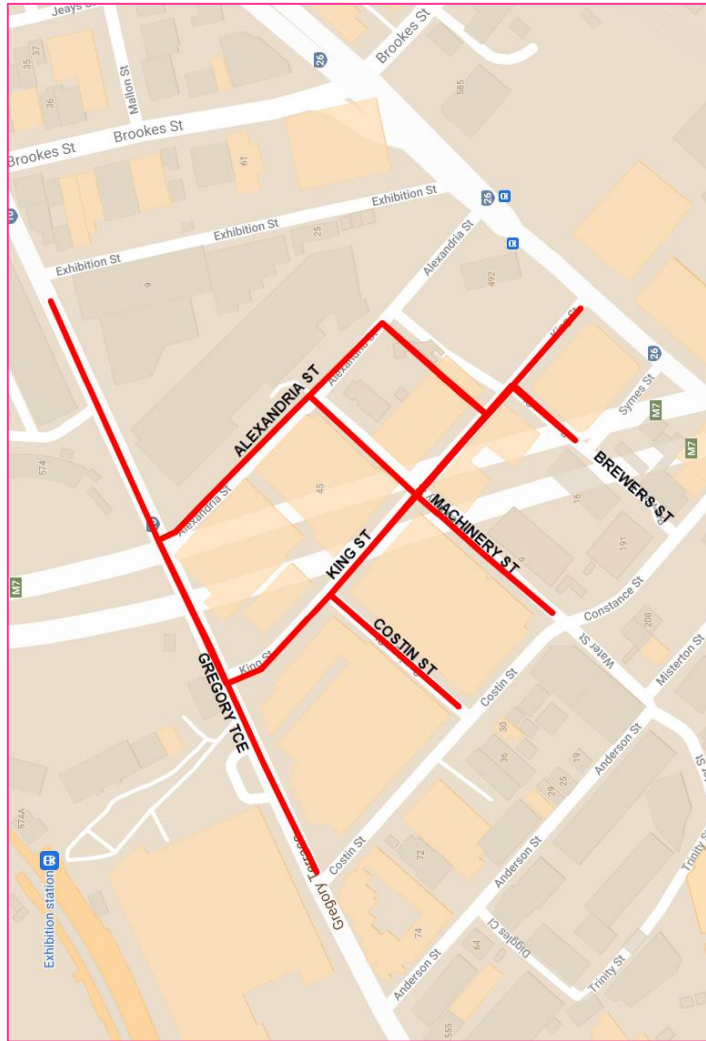

FRIDAY 9/4 - 1:30PM - 8:30PM

SUNDAY 10/4 - 4:00AM - 2:00PM