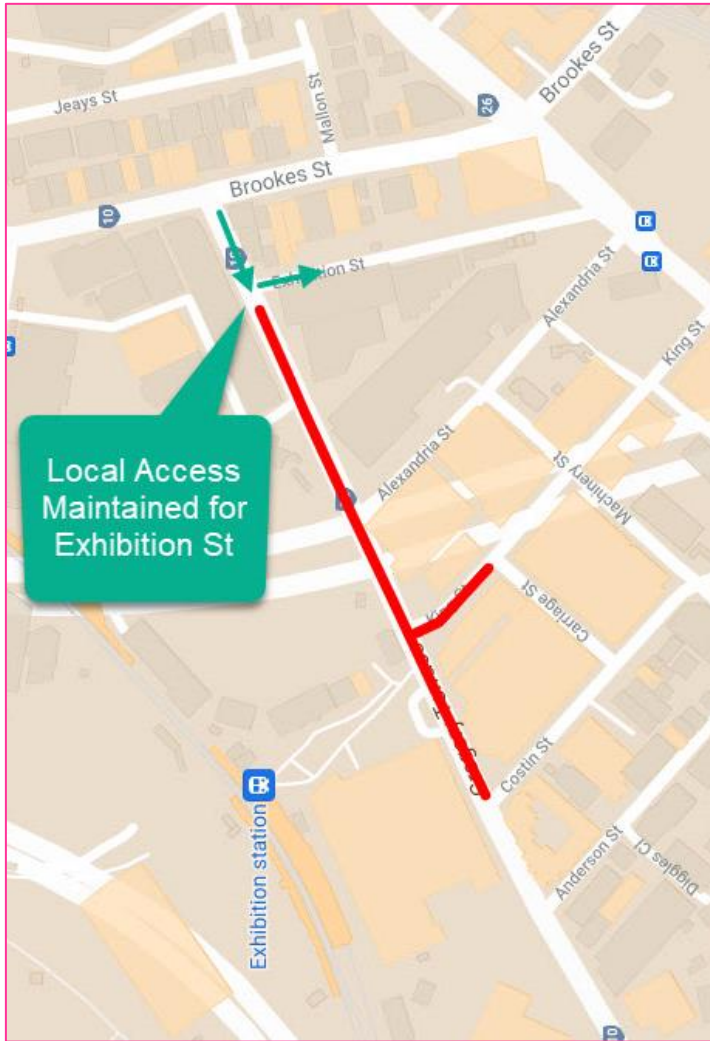

Road Closures around Bowen Hills

FRIDAY 8/4 AND SATURDAY 9/4