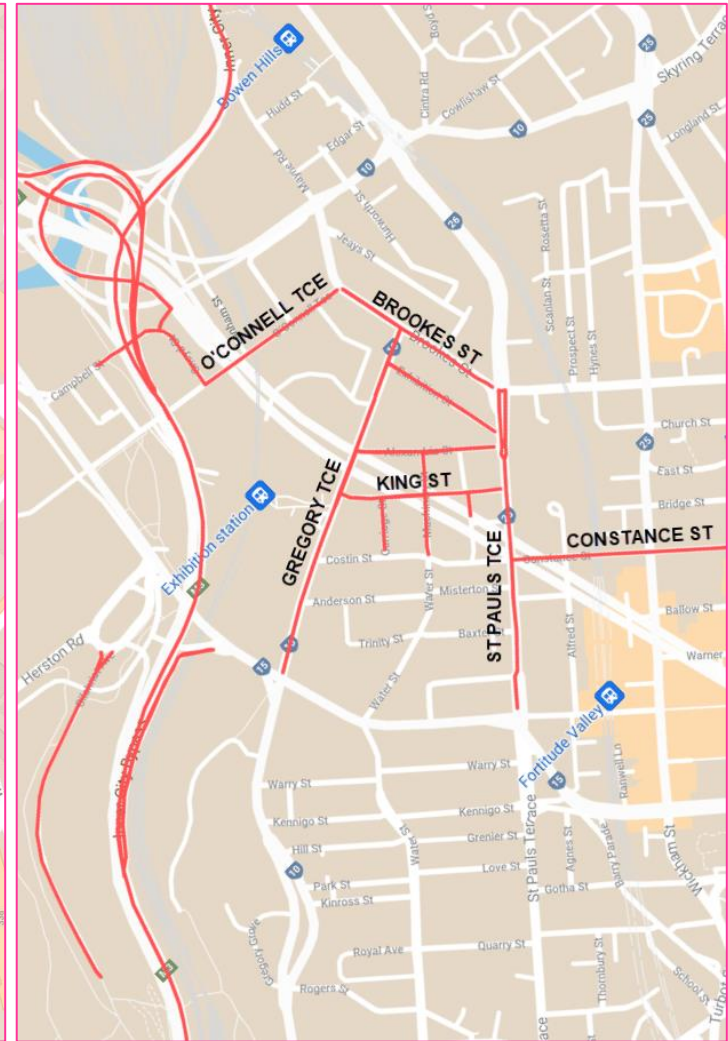

King Street - between Gregory Terrace and St Pauls Terrace

Alexandria Street - between Gregory Terrace and Brewers Street

Machinery Street - between Costin Street and Alexandria Street

Carriage Street - between King Street and Costin Street

Brewers Street - between Symes Street and Alexandria Street

Sunday 4:00AM - 2:00PM

Gregory Terrace - between Brookes Street and Brunswick Street

Brookes Street - between Hamilton Street and St Pauls Terrace

King Street - between Gregory Terrace and St Pauls Terrace

Alexandria Street - between Gregory Terrace and St Pauls Terrace

Exhibition Street - between Gregory Terrace and St Pauls Terrace

Machinery Street - between Costin Street and Alexandria Street

Carriage Street - between King Street and Costin Street

Road Closures around Bowen Hills

FRIDAY 8/4 AND SATURDAY 9/4

FRIDAY 9/4 - 1:30PM - 8:30PM

SUNDAY 10/4 - 4:00AM - 2:00PM

For a full zoomable map, visit www.tourdebrisbane.org/roads.